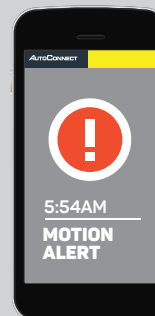

LOCATION SECURITY MONITORING

Take comfort in knowing that your power sport vehicle is being monitored 24/7. Set triggered alerts that you have authorized by text message or email notification.

Tow alert
Geofence breach alert
Location exit/entrance alert
After hours usage alert