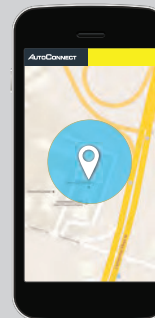

LANDMARKS

Set virtual perimeters; be notified of exits and entries

EASY INSTALL

Simple two wire installation

GUARDIAN SERVICE PLANS

AIRTIME PLANS	GPS	GPS+	Auto Track 5
UNITS COMPATIBLE WITH AIRTIME PLANS			
Movement Updating		20 Min*	5 Min*
AutoConnect Website Dashboard Access	•	•	•
On Demand Locates	•	•	•
24 Hour "Heartbeat" Position	•	•	•
Vehicle Tow Alerts w/ ignition monitoring	•	•	•
Location Entrance / Exit Alerts	•	•	•
Geofence Breach Alert	•	•	•
After Hours Usage Report	•	•	•
Battery Low Alert	•	•	•
Back-up Battery w/Disconnect Alerts	•	•	•
Low Voltage Deep Sleep	•	•	•
Wake-up Due to Motion	•	•	•

* Reporting frequency when the vehicle's ignition is on and moving.

REAL-TIME GPS TRACKING

View the real-time location and driving history of your power sport vehicle from your Smartphone or any connected device.