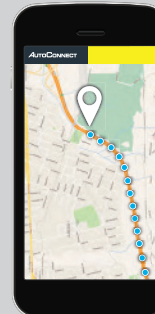

LANDMARKS

Set virtual perimeters; be notified of exits and entries

EASY INSTALL

Simple two wire installation

GUARDIAN SERVICE PLANS

AIRTIME PLANS	GPS	GPS+	Auto Track 5
UNITS COMPATIBLE WITH AIRTIME PLANS			
Movement Updating		20 Min*	5 Min*
AutoConnect Website Dashboard Access	•	•	•
On Demand Locates	•	•	•
24 Hour "Heartbeat" Position	•	•	•
Vehicle Tow Alerts w/ ignition monitoring	•	•	•
Location Entrance / Exit Alerts	•	•	•
Geofence Breach Alert	•	•	•
After Hours Usage Report	•	•	•
Battery Low Alert	•	•	•
Back-up Battery w/Disconnect Alerts	•	•	•
Low Voltage Deep Sleep	•	•	•
Wake-up Due to Motion	•	•	•

* Reporting frequency when the vehicle's ignition is on and moving.

REAL-TIME GPS TRACKING

View the real-time location and driving history of your power sport vehicle from your Smartphone or any connected device.

On demand location tracking
Landmark entrance/exit monitoring
Speed monitoring
After hours usage detection

ADVANCED AUTOTRACK REPORTING

Record the position and status of your power sport vehicle automatically as it moves on Google Maps with AutoTrack service plans.